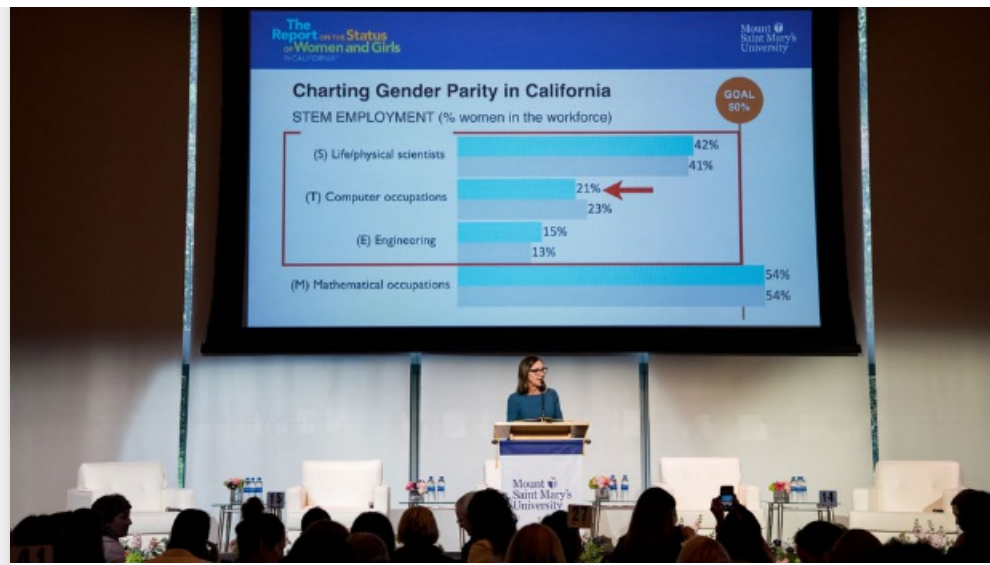

On March 22, 2018, Executive Director Dr. Dawn Mooney Digrus attended the Mount Saint Mary's conference on the Status of Women and Girls in California, held at the Skirball Cultural Center, Los Angeles. The event, coincident with the University's 2018 report, researched and produced by the Mount's Center for the Advancement of Women, highlighted workforce challenges that women face in California. President Ann McElany-Johnson revealed data on the gender disparity among the STEM fields in California in the slide above, noting that among Computer occupations, California actually decreased disparity between 2006 and 2016.

STEM Advantage provides opportunities for women and underrepresented communities to earn scholarships, work with mentors, and facilitates paid full-time summer internships. We believe that we can close this gender disparity in the computer occupations in California, by increasing the number of women and others entering the workforce post-graduation. Supporting STEM Advantage will increase the pipeline of qualified students gaining employment!

VIP luncheon with panel including Kim Baldonado, Geena Davis, and Erika Green Swafford, focused on Gender Equity in Hollywood. Photo by Dr. Digrus.

[BUY TICKETS](#)

6th Annual Scholarship Fundraiser- Sony Pictures Studios

Join us for our 6th Annual Fundraiser, on **Saturday, April 21, 2018**. 6:00PM-9:00PM.

Our venue is Sony Pictures Studios, an amazing historic and scenic location to celebrate our scholars and our program!

Wolfgang Puck Catering will provide us with tasty food and beverages.

Frank Mottek, Senior Money Anchor at KNX 1070 Newsradio will again serve as our Emcee!